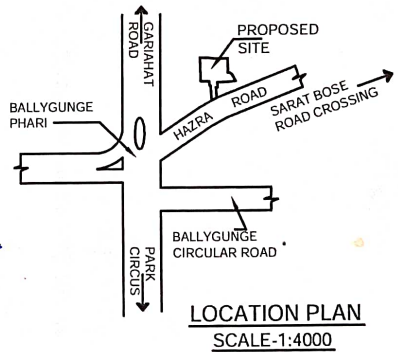

**SITE PLAN OF PREMISES NO - 54A, HAZRA ROAD, KOLKATA-7000 19.**  
**WARD NO.-86; BOROUGH NO.-VIII ,P.S - GARIAHAT**

**SITE PLAN**  
SCALE-1:600

For Swastic Projects Pvt. Ltd  
Director

**LOCATION PLAN**  
SCALE-1:4000