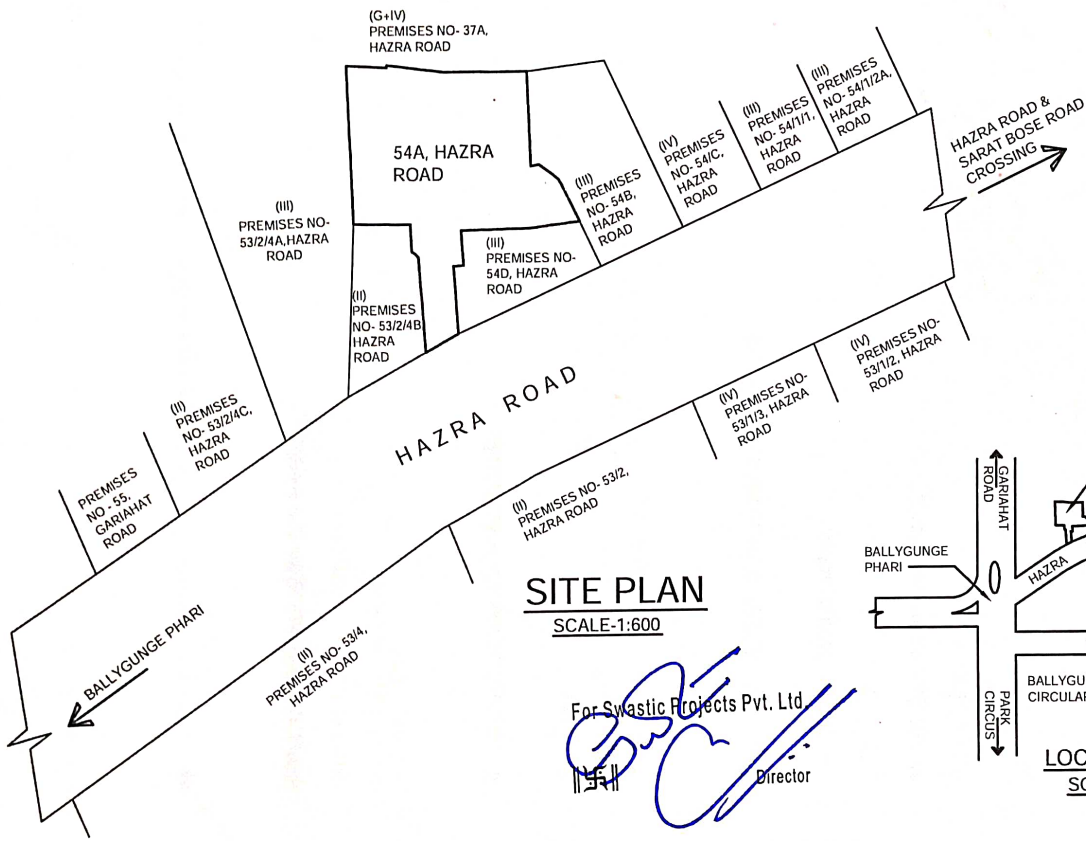

**SITE PLAN OF PREMISES NO - 54A, HAZRA ROAD, KOLKATA-7000 19.**  
**WARD NO.-86; BOROUGH NO.-VIII ,P.S - GARIAHAT**

**SITE PLAN**  
SCALE-1:600

For Swastic Projects Pvt. Ltd  
Director

**LOCATION PLAN**  
SCALE-1:4000